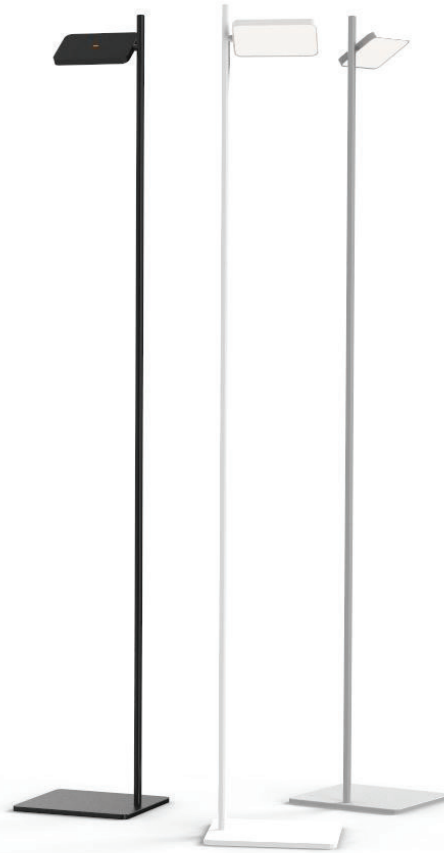

TALIA FLOOR

DESCRIPTION

A minimal and personal sized LED floor light companion that offers 360° plus light adjustment . A perfect accessory to suit any lifestyle.

FIXTURE TYPE

Floor

LIGHT SOURCE

Flat Panel LED

LIGHT CONTROL

Full range dim control (100% - 10%) optical switch

FEATURES

360° post rotation

ADA compliant

Flat Panel LED

6-hour power saving auto-off timer

PRODUCT CODES

Talia Floor (White)	TALI FLR WHT
Talia Floor (Black)	TALI FLR BLK
Talia Floor (Grey)	TALI FLR GRY
Talia Floor (White/Silver Post)	TALI FLR WHT/SLV
Talia Floor (Black/Brass Post)	TALI FLR BLK/BRA
Talia Floor (Grey/Silver Post)	TALI FLR GRY/SLV

SPECIFICATIONS

Voltage: 120 - 240V 50-60Hz

Power consumption: 6.8W MAX

Color temperature: 3000K

Luminosity: 350 Lumens

Luminaire efficacy: 51 Lumens/Watt

Color Rendition Index: 90 CRI

Cable length: 6' (183cm)

Power supply: 24W

1 year warranty

CERTIFICATIONS

PACKAGING WEIGHT AND DIMENSIONS

TALIA FLOOR:	7.5LBS	33.2" X 11.9" X 2.1"
	3.5KG	84.2cm X 30.2cm X 5.3cm