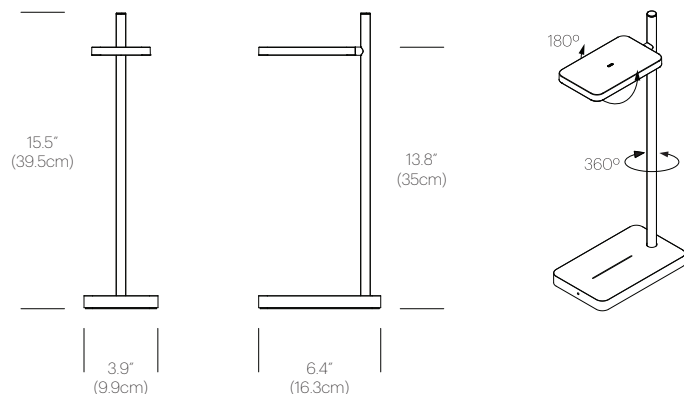

## PACKAGING WEIGHT AND DIMENSIONS

TALIA TABLE:	3.2LBS	18" X 8.1" X 2.2"
	1.5KG	45.9cm X 20.5cm X 5.6cm

## DIMENSIONS

TALIA

## PACKAGING WEIGHT AND DIMENSIONS

TALIA FLOOR:	7.5LBS	33.2" X 11.9" X 2.1"
	3.5KG	84.2cm X 30.2cm X 5.3cm

## DIMENSIONS