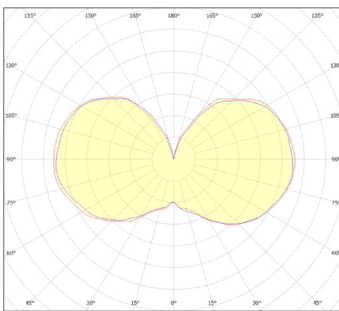

SQUIRREL CAGE

tala.

3W | 210 lm | 2200K

SQCG-3W-2200K-E26-T-120V

Squirrel Cage 3W 2200K E26 Tinted US LED Bulb

The Squirrel Cage light bulb by Tala is an LED version of the iconic design. Recognised for its distinctive pear-shape, tinted finish and dimpled dome, the Squirrel Cage bulb offers an industrial style with minimal energy usage. Fitted with a E26 base and the best LED technology and componentry, this bulb is designed to last for 5-10 years based on daily usage

PHYSICAL

Bulb diameter:	2 4/8in
Bulb length:	5 4/8in
Glass shape:	ST20
Base:	E26
Materials:	Glass & nickel
Glass finish:	Tinted
Weight:	52g
Max. working temp.:	-5°C to 40°C
IP rating:	IP54

— C0/C80
— C0/C20

IES/LDT photometry files and product photography available on request

ELECTRICAL

Power:	3W
Current:	0.03A
Voltage:	110-120V~
Frequency:	50/60Hz
Power factor:	0.9
Efficiency:	70 lm/W
Lifetime:	30,000 hrs