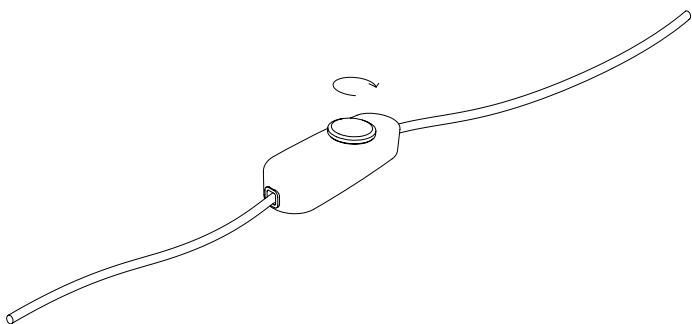

## STEP 1

Insert your bulb into the top of the lamp, rotating clockwise until tight. Take care not to tighten too much to avoid breakage.

If necessary, carefully pivot the bulb within the base to perfectly align the two halves.

## STEP 2

Insert the lamp plug into your chosen wall socket, making sure the power is switched off.

Switch the power on and rotate the dial on your dimmer until the bulb lights up. Adjust the dimmer for your desired light output.