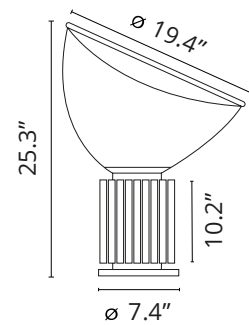

## Taccia (PMMA)

Designed by Achille and Pier Giacomo Castiglioni, 1962

28W - 2700K

Table lamp providing indirect and reflected light. Reflector in painted aluminium, gloss white on the outside and matt white on the inside. Directionable diffuser in transparent PMMA. Body in matt black or naturally anodized extruded aluminium. Base in nickel-plated metal. Electric cable of useful length 220 cm, with dimmer switch for ON/OFF and adjustment of the light flow between 10-100%. Plug-in power supply with interchangeable plugs.

### Physical

Color	Bronze
Cord length (in)	87
Net weight (lb)	16.76
Package volume (in)	10920.37
IP internal	20