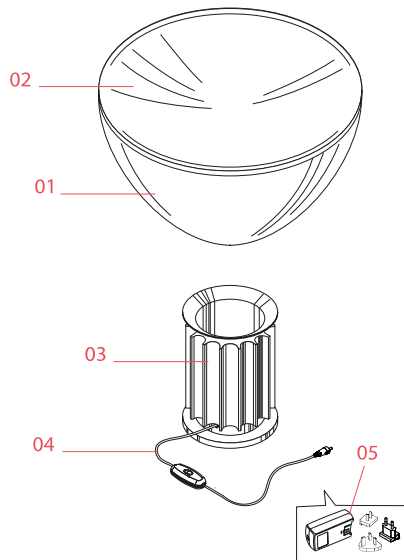

Spare Parts

01.	Taccia LED transparent diffuser & reflector (PMMA)	F6609000
02.	White reflector	RF00780
03.	Anodized bronze base	F6608046
04.	Jack plug with cable and push dimmer	RF6608100
05.	Black plug assembly kit & 48V driver	RF3320400

DOWNLOAD