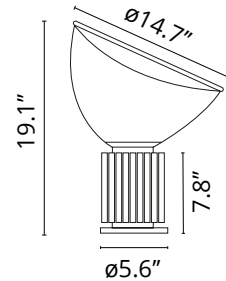

FLOS

F6604046 Bronze

Taccia Small

Designed by Achille and Pier Giacomo Castiglioni, 1962

16W - 2700K

Table lamp providing indirect and reflected light. Reflector in painted aluminium, gloss white on the outside and matt white on the inside. Directionable diffuser in transparent blown glass. Body in matt black or naturally anodized extruded aluminium. Base in nickel-plated ABS+PC. Electric cable of useful length 190 cm, with dimmer switch for ON/OFF and adjustment of the light flow between 10-100%. Plug-in power supply with interchangeable plugs.

Are you a professional and your project needs consulting and support?

BOOK AN APPOINTMENT