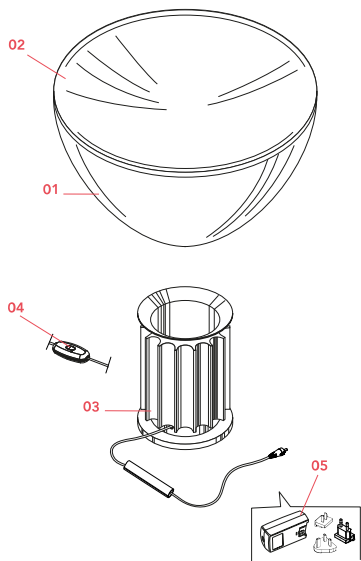

Spare Parts

01.	Taccia Small transparent diffuser & reflector	F6606000
02.	White reflector	RF24886
03.	Taccia small led base with old dimmer	F6605046
04.	Jack plug with coaxial cable and dimmer	RF6605100
05.	Black plug assembly kit & 24V driver	RF3320100

DOWNLOAD