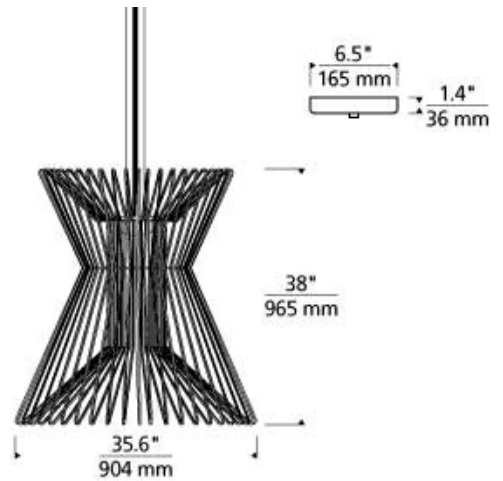

## PRODUCT FEATURES

- Striking modern style hand assembled from dozens of machined metal rods
- Large scale with functional light output to make an impressive statement within your space
- Available in two sizes – a sizable 19" height and an oversized 38" height for dramatic impact.
- On-trend finish options like Satin Gold and Matte Black
- Fully dimmable, high quality integrated LED lamping with glare-free light diffusion
- Protected by a 5-year warranty, please visit [www.techlighting.com](http://www.techlighting.com) for details

## SPECIFICATIONS

HARDWARE MATERIAL	Metal
SHADE MATERIAL	Metal
NET WEIGHT	38 lbs
HEIGHT	38in
WIDTH	35.6in
LENGTH	35.6in
UP LIGHT / DOWN LIGHT / BOTH?	
WET LISTED	
DAMP LISTED	Yes
DRY LISTED	
MIN. HANGING HEIGHT	45.4in
MAX HANGING HEIGHT	183.4in
TOTAL CORD LENGTH	144in
TOTAL STEM LENGTH	
STEM QTY	
SLOPED CEILING ADAPTABLE?	Yes 45° Max
GENERAL LISTING	ETL Listed
INCLUDES	