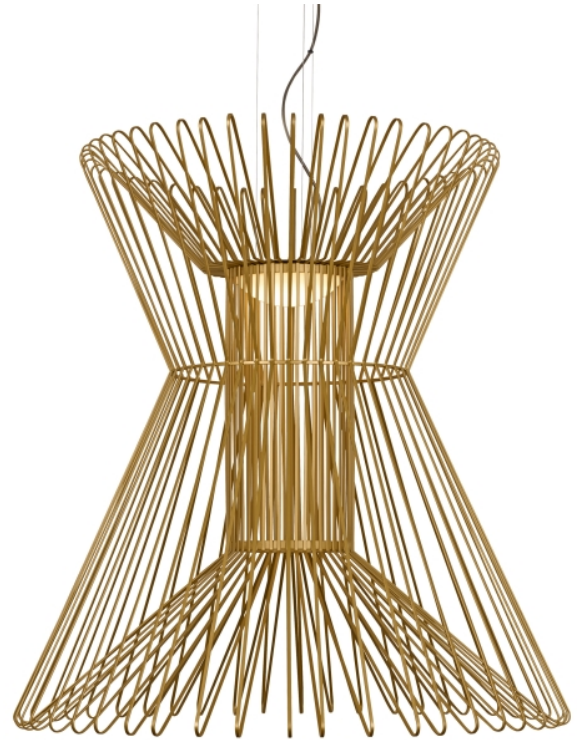

# SYRMA GRANDE SUSPENSION

## PRODUCT FEATURES

- Striking modern style hand assembled from dozens of machined metal rods
- Large scale with functional light output to make an impressive statement within your space
- Available in two sizes – a sizable 19" height and an oversized 38" height for dramatic impact.
- On-trend finish options like Satin Gold and Matte Black
- Fully dimmable, high quality integrated LED lamping with glare-free light diffusion
- Protected by a 5-year warranty, please visit [www.techlighting.com](http://www.techlighting.com) for details

Satin Gold