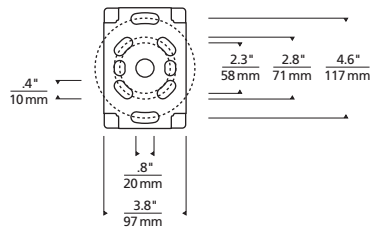

\* Visit [techlighting.com](http://techlighting.com) for specific warranty limitations and details.

ORDERING INFORMATION

PRODUCT	CRI/CCT	LENGTH	LENS	FINISH	VOLTAGE	DISTRIBUTION	OPTIONS
700OASYN	830 80 CRI, 3000K	18 18"	D DIFFUSE	Z BRONZE H CHARCOAL	12 12V	S SYMMETRIC	CONCRETE MOUNT ST STAKE MOUNTING KIT

\*REQUIRES 12V REMOTE TRANSFORMER

Syntra Path

Anchor Plate Bolt Pattern

Stake Anchor