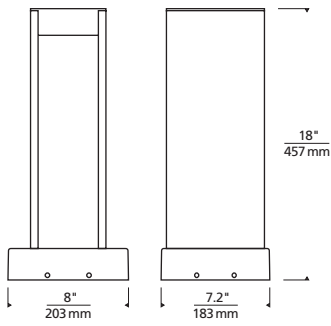

Syntra Path