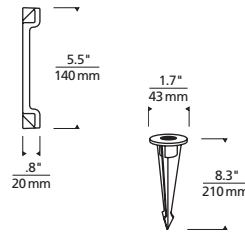

Stake Anchor

PHOTOMETRICS*

*For latest photometrics, please visit www.techlighting.com/OUTDOOR

SYNTRA PATH

Total Lumen Output: 255.8
Total Power: 12.8
Luminaire Efficacy: 19.8
Color Temp: 3000K
CRI: 80+
BUG Rating: B0-U1-G0