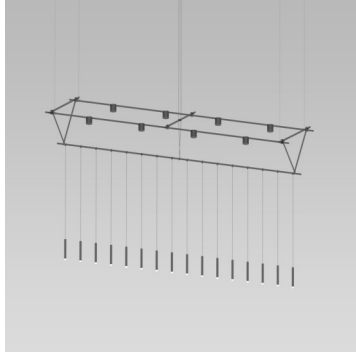

suspenders® 96" Triangle Truss with 36" Monoline Thin Cylinder Pendants + Power Precise Direct Mount Cylinders

SLS1145

DIMENSIONS

Height	56"
Minimum Height	57"
Maximum Height	128"
Width	170"
Depth	25"
Canopy/Backplate/Base	5"
Hanging Details	6' Adj. Cords/Cables"

ELECTRICAL SPECS

Bulb Type	Monoline Thin Cylinder Pends
Bulb Quantity	16
Bulb Included?	Yes
Wattage	2
Initial Lumens	6320
Input Voltage	120VAC
CCT	3000K
CRI	90
Power Supply Type	Transformer
Power Supply Quantity	1
Power Supply Location	Remote
Dimming Type	ELV

SHIPPING

SHADE 1

Quantity	16
Color	Satin Black & White
Material	Aluminum & White Reflector
Height	5"

SHADE 2

Quantity	4
Color	Satin Black
Material	Aluminum
Height	2.5"

AVAILABLE FINISHES

Satin Black (.25)

GENERAL LISTINGS