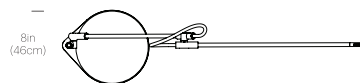

CERTIFICATIONS

Intertek

PACKAGING WEIGHT AND DIMENSIONS

Superlight Table:	8.3LBS	28" X 9" X 3.5"
	3.7KGS	71cm X 23cm X 9cm

NOTES

Custom requests can be considered on volume orders

SUPERLIGHT TABLE

SUPERLIGHT WALL