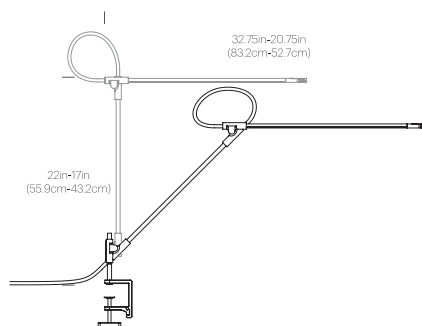

CERTIFICATIONS

Intertek

PACKAGING WEIGHT AND DIMENSIONS

Superlight Table:	8.3LBS	28" X 9" X 3.5"
	3.7KGS	71cm X 23cm X 9cm

NOTES

Custom requests can be considered on volume orders

SUPERLIGHT TABLE

SUPERLIGHT WALL

SUPERLIGHT CLAMP

SUPERLIGHT GROMMET

Pablo

SUPERLIGHT FLOOR

DESCRIPTION

Superlight balances the demands of both workplace and home with a combination of minimal form and maximal function. Superlight is a task light reduced to its essence. A gestural line in space resulting in a precise yet playful structure defying gravity with an appearance of near weightlessness. Superlight achieves fluid, sweeping movement in every direction with a full 3-axis range of motion providing warm, glare-free LED light exactly where you need it. Superlight is available as a desk, floor, wall, clamp or grommet mounted fixture.

FEATURES

- 3-axis rotation at each joint
- Ultra-light minimal frame
- Felt base pad
- Advanced LED array eliminates multiple shadows
- Ships flat-packed

SPECIFICATIONS

- Voltage: 120-240V 50-60Hz
- Power consumption: 8.5W
- Color temperature: 3000K
- Luminosity: 700 Lumens
- Luminaire efficacy: 81 Lumens/watt
- Color rendition index: 85+
- 50K hour lifespan
- Cable length: 9' (274cm)
- Global multi-plug adapter available
- Title 20 compliant
- 1 year warranty
- Patent pending