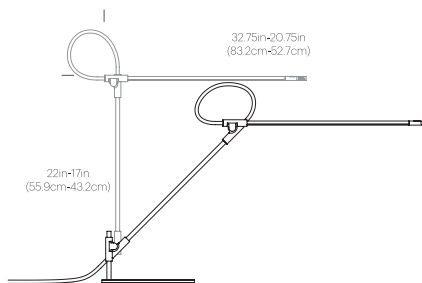

CERTIFICATIONS

Intertek

PACKAGING WEIGHT AND DIMENSIONS

Superlight Table:	8.3LBS	28" X 9" X 3.5"
	3.7KGS	71cm X 23cm X 9cm

NOTES

Custom requests can be considered on volume orders

SUPERLIGHT TABLE

SUPERLIGHT WALL

FEATURES

- 3-axis rotation at each joint
- Ultra-light minimal frame
- Felt base pad
- Advanced LED array eliminates multiple shadows
- Ships flat-packed

SPECIFICATIONS

- Voltage: 120-240V 50-60Hz
- Power consumption: 8.5W
- Color temperature: 3000K
- Luminosity: 700 Lumens
- Luminaire efficacy: 81 Lumens/watt
- Color rendition index: 85+
- 50K hour lifespan
- Cable length: 9' (274cm)
- Global multi-plug adapter available
- Title 20 compliant
- 1 year warranty
- Patent pending