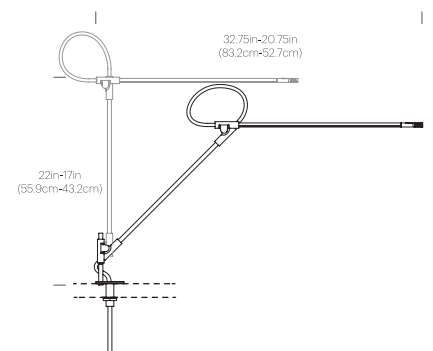

SUPERLIGHT GROMMET