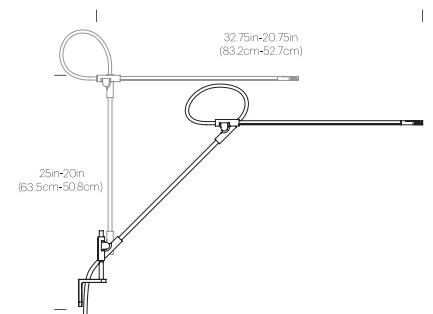

CERTIFICATIONS

Intertek

PACKAGING WEIGHT AND DIMENSIONS

Superlight Table:	8.3LBS	28" X 9" X 3.5"
	3.7KGS	71cm X 23cm X 9cm

NOTES

Custom requests can be considered on volume orders

SUPERLIGHT TABLE

SUPERLIGHT WALL