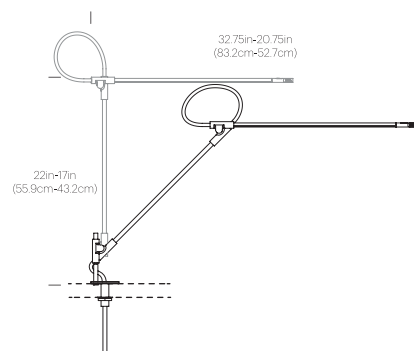

SUPERLIGHT GROMMET