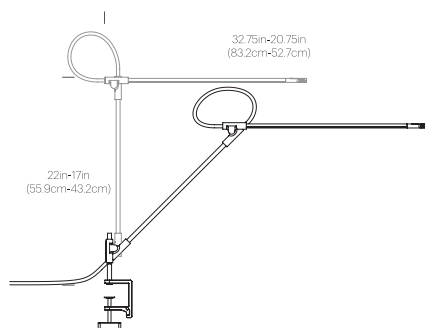

CERTIFICATIONS

Intertek

PACKAGING WEIGHT AND DIMENSIONS

Superlight Table:	8.3LBS	28" X 9" X 3.5"
	3.7KGS	71cm X 23cm X 9cm

NOTES

Custom requests can be considered on volume orders

SUPERLIGHT TABLE

SUPERLIGHT WALL

SUPERLIGHT CLAMP

SUPERLIGHT GROMMET

SUPERLIGHT FLOOR

DESCRIPTION

Superlight balances the demands of both workplace and home with a combination of minimal form and maximal function. Superlight is a task light reduced to its essence. A gestural line in space resulting in a precise yet playful structure defying gravity with an appearance of near weightlessness. Superlight achieves fluid, sweeping movement in every direction with a full 3-axis range of motion providing warm, glare-free LED light exactly where you need it. Superlight is available as a desk, floor, wall, clamp or grommet mounted fixture.

FEATURES

- 3-axis rotation at each joint
- Ultra-light minimal frame
- Felt base pad
- Advanced LED array eliminates multiple shadows
- Ships flat-packed

SPECIFICATIONS

- Voltage: 120-240V 50-60Hz
- Power consumption: 8.5W
- Color temperature: 3000K
- Luminosity: 700 Lumens
- Luminaire efficacy: 81 Lumens/watt
- Color rendition index: 85+
- 50K hour lifespan
- Cable length: 9' (274cm)
- Global multi-plug adapter available
- Title 20 compliant
- 1 year warranty
- Patent pending