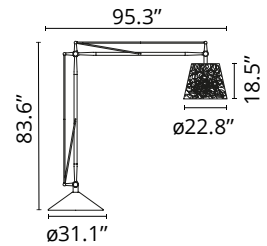

Are you a professional and your project needs consulting and support?

[BOOK AN APPOINTMENT](#)