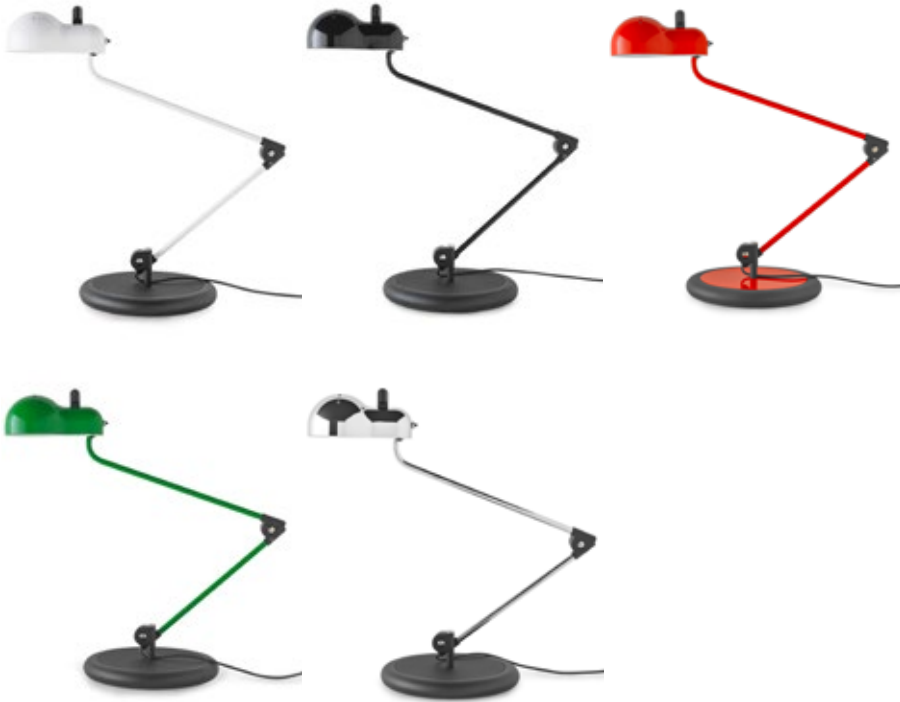

Decorative Table Lamp

Technical data	
Designer	Joe Colombo
Origin year	1970
Installation	Floor
Environment	Indoor
Power	1 x 7 W
Lamp	1 x E26 LED
Voltage	120VAC
Optics	General Lighting
Light emission direction	Downward
IP	IP20
Dimmable	Yes
Directional	No
Tilting	Yes
Cable included	Yes
Cable length	98"
Cable color	Black
Net weight	31.5 lbs

Lamping (not included)	
Recommended Lamp(s)	1 x 7W E26 A19 3000K 90CRI IF EX. SATCO S29811
Nominal lamp lumens	806 lm
Color temperature	3000 K
Color rendering index	90 CRI
Fixture	
Material	Steel (Diffuser) Aluminum (Base)
Finish	Powder Coating Electroplating (Polished Chrome)
Item #	Color (Diffuser / Base)
9076	White RAL 9016 / Black RAL 9005
9077	Black RAL / Black RAL 9005
9078	Red RAL / Red RAL
9079	Green RAL / Black RAL 9005
9080	Polished Chrome / Black RAL 9005