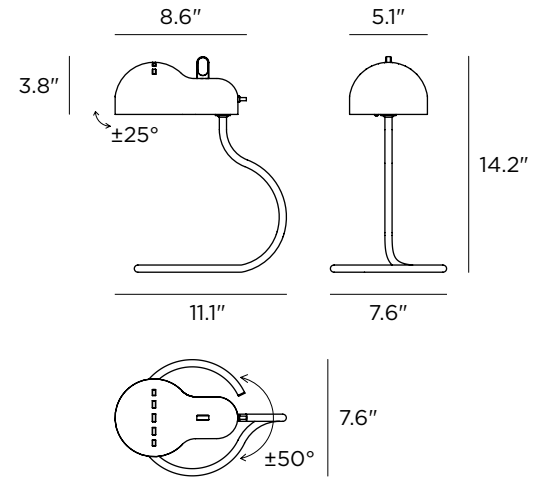

Decorative Table Lamp

Technical data	
Designer	Joe Colombo
Origin year	1970
Installation	Floor
Environment	Indoor
Power	1 x 7 W
Lamp	1 x E26 LED
Voltage	120VAC
Optics	General Lighting
Light emission direction	Downward
IP	IP20
Dimmable	Yes
Directional	No
Tilting	Yes
Cable included	Yes
Cable length	60"
Cable color	Black
Net weight	2.1 lbs

Lamping (not included)	
Recommended Lamp(s)	1 X 7W E26 A19 3000K 90CRI IF EX. SATCO S29811
Nominal lamp lumens	806 lm
Color temperature	3000 K
Color rendering index	90 CRI
Fixture	
Material	Steel
Finish	Powder Coating Electroplating (Polished Chrome / Polished Brass)
Item #	Color (Diffuser / Base)
9064	Special Red / Special Red
9065	White RAL 9016 / Polished Chrome
9066	Black RAL 9005 / Polished Chrome
9067	Red / Polished Chrome
9068	Green / Polished Chrome
9069	Polished Chrome / Polished Chrome
9070	Polished Brass / Black