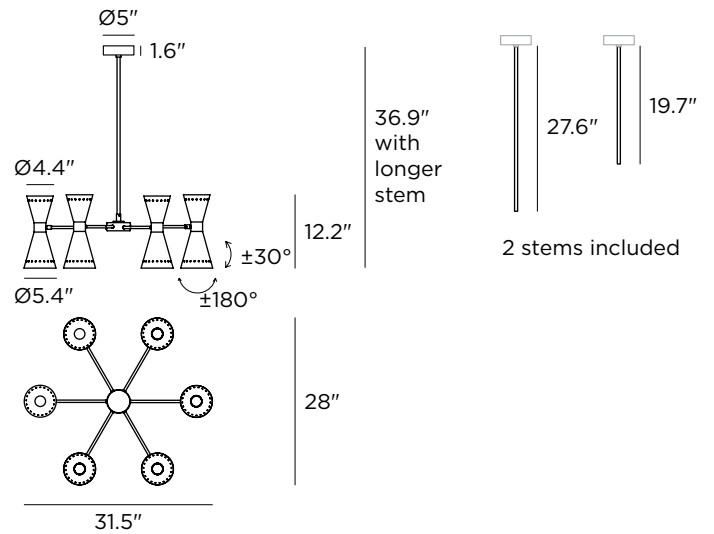

Megafono 32"

STILNOVO

Decorative Pendant

Technical data	
Designer	Stilnovo
Origin year	1958
Installation	4" Octagonal Junction Box
Environment	Indoor
Power	12 x 6 W
Lamp	12 x E12 LED
Voltage	120VAC
Optics	General Lighting
Light emission direction	Downward and upward
IP	IP20
Dimmable	Yes
Directional	Swivelling
Tilting	No
Cable included	No
Net weight	12.6 lbs

Lamping (not included)	
Recommended Lamp(s)	12 x 6W E12 S14 3000K 90CRI IF
Nominal lamp lumens	9672 lm
Color temperature	3000 K
Color rendering index	90 CRI
Fixture	
Material	Plated Steel
Color	Polished Brass
Finish	Electroplating
Item #	Color
9568	Black
9569	Ivory
Inside Shade White RAL	