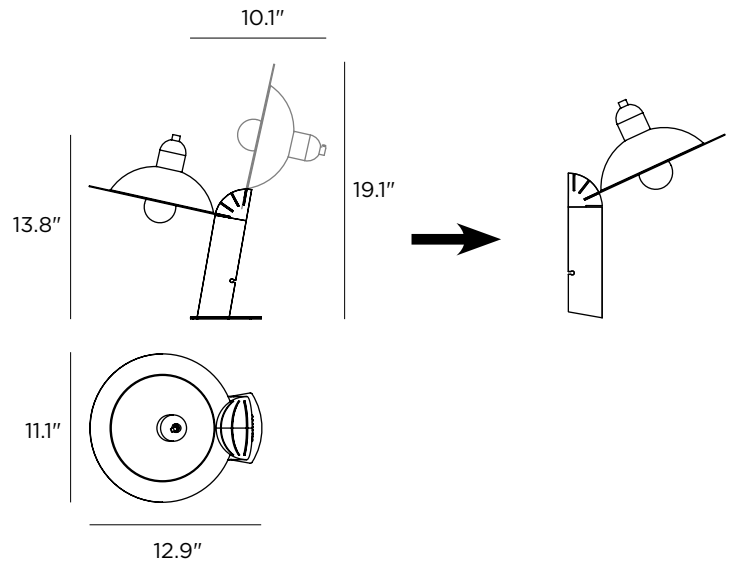

Lampiatta

STILNOVO

Decorative Table / Wall Lamp

Removing the base from the body, transforms Lampiatta into a wall light

Technical data	
Designer	De Pas - D'urbino - Lomazzi
Origin year	1971
Installation	Table / Wall
Environment	Indoor
Power	1 x 7.5 W
Lamp	1 x E26 LED
Voltage	120VAC
Optics	General Lighting
Light emission direction	Downward and upward
IP	IP20
Dimmable	Yes
Directional	No
Tilting	No
Cable included	Yes
Cable length	79.2"
Cable Color	Black
Net weight	4.8 lbs

Lamping (not included)	
Recommended Lamp(s)	1 x 7.5W E26 A19 SILVER BOWL 2700K EX. GREENCREATIVE 36085
Nominal lamp lumens	650 lm
Color temperature	2700 K
Color rendering index	90 CRI
Body	
Material	ABS
Finish	Powder coating
Item #	Color
8971	White RAL 9016
8972	Black RAL 9005
8973	Red
Arm and Socket Holder are Black RAL 9005	
Shade	
Material	Aluminum
Color	White RAL 9003
Finish	Powder coating
Base	
Material	IAISI 304 stainless steel
Color	Polished