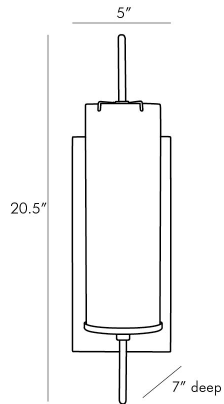

ARTERIORES

STEFAN SCONCE

49355

H: 20 IN, W: 5 IN, D: 7 IN

Bronze

Contract Suitable As Is

Derived from the popular Stefan Floor Torchiere (79661) this one-light wall sconce combines bronze with frosted glass and antique brass accents to create a sophisticated and modern look. Consider pairs flanking a mirror in the hallway. Damp-rated, although limited covered outdoor conditions may affect finish.

APPEARANCE

Material	Glass, Steel
Finish	Antique Brass, Bronze, Frosted, Vintage Silver
Top Coat/Sealant	true

DIMENSIONS

Center Of Mount From Btm	8 IN
Arm	D: 4 IN
Backplate	H: 12 IN, W: 5 IN, D: 1 IN
Mount	H: 9.5 IN, W: 3.5 IN

WIRING

Rating	Damp
Cord	1 IN, 10 FT IN, Black, SVT
Socket	1, Type A- E26 Other
Maximum Watt	60
Voltage	110-120 V

CERTIFICATIONS

Cerifications	Mexico Australia, China, European Union, United Arab Emirates, United States, Canada
---------------	---

COMPLIANCY

UL/ETL	Yes
CB	Yes
RoHS	true

SHIPPING

Product Weight	2 LBS
Gross Weight 1	4.45 LBS
Shipping Box 1	H: 9 IN, H: 13 IN, L: 22 IN, L: 26 IN, W: 9 IN, W: 13 IN