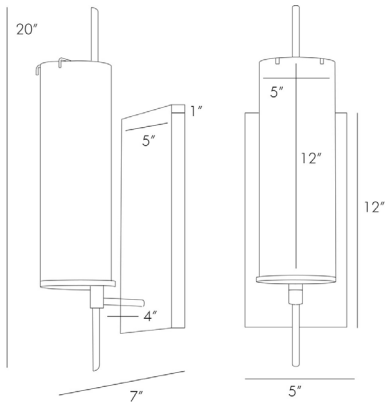

ARTERIORES

STEFAN SCONCE

49006

H: 20 IN, W: 5 IN, D: 7 IN

Frosted

Contract Suitable As Is

Derived from the popular Stefan Floor Lamp (79661), this one-light wall sconce combines vintage silver with frosted glass and bronze to create a sophisticated and modern look. Consider pairs flanking a mirror in the hallway. Damp-rated, although limited covered outdoor conditions may affect finish.

APPEARANCE

Material	Glass, Steel
Material Type	Plated
Finish	Antique Brass, Bronze, Frosted, Vintage Silver
Top Coat/Sealant	true

DIMENSIONS

Center Of Mount From Btm	8 IN
Shade	Top: 4.00 IN, Dia: 4.00 IN, Side: 12 IN
Arm	D: 4 IN
Backplate	H: 12 IN, W: 5 IN, D: 1 IN
Mount	H: 9.5 IN, W: 3.5 IN

WIRING

Rating	Damp
Cord	1 IN, 10 FT IN, Black, SVT
Socket	1, Type A- E26 Other
Maximum Watt	60
Voltage	110-120 V

CERTIFICATIONS

Certifications	Mexico Australia, China, European Union, United Arab Emirates, United States, Canada
----------------	---

COMPLIANCE

UL/ETL	Yes
CB	Yes
RoHS	true

SHIPPING

Product Weight	3 LBS
Gross Weight	4.45 LBS
Shipping Box 1	H: 9 IN, H: 13 IN, L: 22 IN, L: 26 IN, W: 9 IN, W: 13 IN

ADDITIONAL INFO

Features	Assembly Required
----------	-------------------