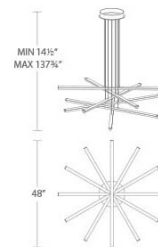

Fixture Type: _____

Catalog Number: _____

Project: _____

Location: _____

Stack

48" Pendant 3000K

Model & Size	Color Temp & CRI	Watt	Voltage	LED Lumens	Delivered Lumens	Finish
PD-29806 6 Light	3000K 90	84W	120-277 VAC	9876	7900	AL Brushed Aluminum BK Black

Example: **PD-29806-AL**

DESCRIPTION

A chandelier that is designed to your tastefully adjust the hanging height and slope of any stem exactly how you want to express your artistry. Thin powered suspension wires ensure a clean look no matter how you hang it.

FEATURES

- Height and slope of each pendant strip can be individually adjusted for personalized creative display
- Thin color matched powered aircraft cables and hardware
- Can be mounted on a sloped ceiling
- Driver concealed within the canopy
- 5 year warranty

SPECIFICATIONS

Color Temp:	3000K
Input:	120-277 VAC, 50/60Hz
CRI:	90
Dimming:	ELV: 100-10%, 0-10V: 100-5%
Rated Life:	50000 Hours
Standards:	ETL, cETL, Title 24: 2019 Damp Location Listed
Construction:	Aluminum body with extruded acrylic diffuser

FINISHES

LINE DRAWING