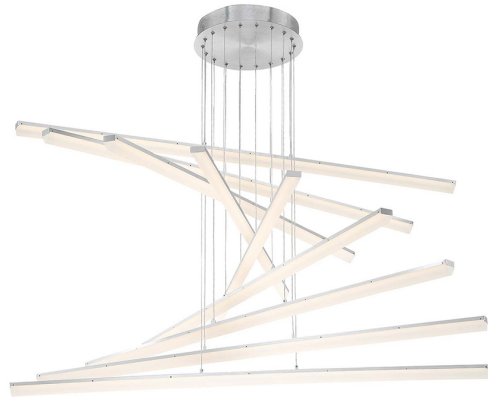

Fixture Type: _____

Catalog Number: _____

Project: _____

Location: _____

Stack

48" Pendant 3000K

Model & Size	Color Temp & CRI	Watt	Voltage	LED Lumens	Delivered Lumens	Finish
PD-29809 9 Light	3000K 90	126W	120-277 VAC	14814	11850	AL Brushed Aluminum BK Black

Example: **PD-29809-AL**

DESCRIPTION

A chandelier that is designed to your tastefully adjust the hanging height and slope of any stem exactly how you want to express your artistry. Thin powered suspension wires ensure a clean look no matter how you hang it.

FEATURES

- Height and slope of each pendant strip can be individually adjusted for personalized creative display
- Thin color matched powered aircraft cables and hardware
- Can be mounted on a sloped ceiling
- Driver concealed within the canopy
- 5 year warranty

SPECIFICATIONS

Color Temp:	3000K
Input:	120-277 VAC, 50/60Hz
CRI:	90
Dimming:	ELV: 100-10%, 0-10V: 100-5%
Rated Life:	50000 Hours
Standards:	ETL, cETL, Title 24: 2019 Damp Location Listed
Construction:	Aluminum body with extruded acrylic diffuser

FINISHES

LINE DRAWING