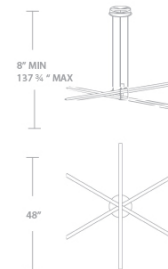

Fixture Type: _____

Catalog Number: _____

Project: _____

Location: _____

Stack

48" Pendant 3000K

Model & Size	Color Temp & CRI	Watt	Voltage	LED Lumens	Delivered Lumens	Finish
PD-29803 3 Light	3000K 90	42W	120-277 VAC	4938	3950	AL Brushed Aluminum BK Black

Example: **PD-29803-AL**

DESCRIPTION

A chandelier that is designed to your tastefully adjust the hanging height and slope of any stem exactly how you want to express your artistry. Thin powered suspension wires ensure a clean look no matter how you hang it.

FEATURES

- Height and slope of each pendant strip can be individually adjusted for personalized creative display
- Thin color matched powered aircraft cables and hardware
- Can be mounted on a sloped ceiling
- Driver concealed within the canopy
- 5 year warranty

SPECIFICATIONS

Color Temp:	3000K
Input:	120-277 VAC, 50/60Hz
CRI:	90
Dimming:	ELV: 100-10%, 0-10V: 100-5%
Rated Life:	50000 Hours
Standards:	ETL, cETL, Title 24: 2019 Damp Location Listed
Construction:	Aluminum body with extruded acrylic diffuser

FINISHES

LINE DRAWING