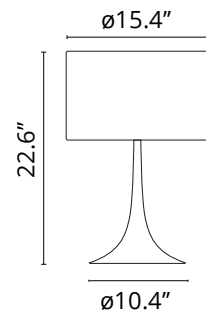

EAN	8059607029862
Mounting	Table
Environments	Indoor dry location
Light Source Type	Bulb
Lamp category	Halogen
Lamp type	T Shielded
Lamp holders	E26
Number of heads	1
Power (W)	100

Physical

Color	Black
Cord length (in)	67
Net weight (lb)	9.48
Package height (in)	25.98
Package width (in)	18.9
Package length (in)	18.9
Package volume (in)	9279.51
IP internal	20