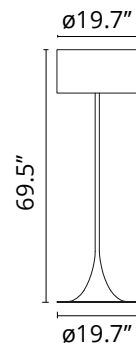

FLOS

■ FU661230 Glossy Black

Spun Light Floor

Designed by Sebastian Wrong, 2003

Incandescent - 200W

Are you a professional and your project needs consulting and support?

[BOOK AN APPOINTMENT](#)

Main specifications

EAN	8059607029923
Mounting	Floor
Environments	Indoor dry location
Light Source Type	Bulb
Lamp category	Incandescent
Lamp type	A Shielded
Lamp holders	E26
Number of heads	1
Power (W)	200

Physical

Color	Glossy Black
Net weight (lb)	20.51
Package volume (in)	38593.34
IP internal	20