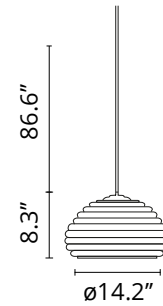

Main specifications

EAN	8059607029688
Mounting	Suspension
Environments	Indoor dry location
Light Source Type	Bulb
Lamp category	Incandescent
Lamp type	A
Lamp holders	E26
Number of heads	1
Power (W)	100

Physical

Color	Aluminium
Cord length (in)	87
Canopy dimension (mm)	64
Net weight (lb)	3.64
Package height (in)	16.73
Package width (in)	11.02
Package length (in)	16.54
Package volume (in)	3049.96
IP internal	20