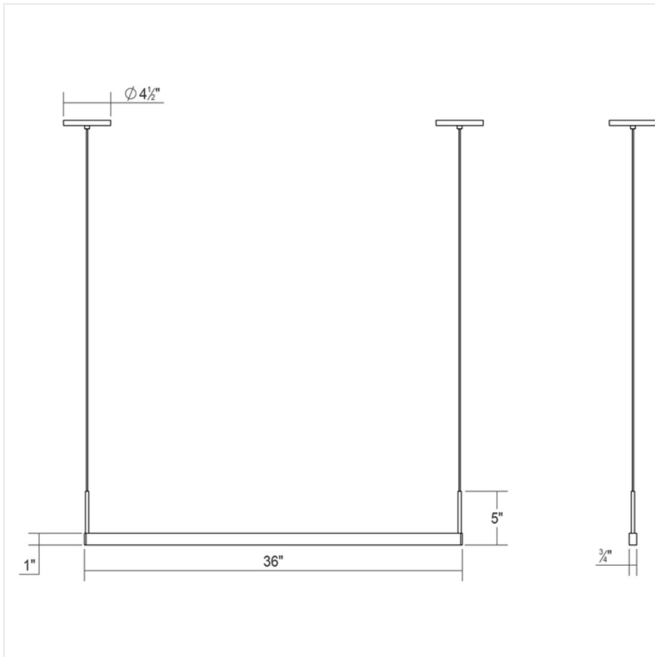

# Thin-Line LED Pendant Spec Sheet

SKU: 2818.03-3

A system of minimally scaled LED linear pendants, [uplight/downlight wall bars](#), and [indirect light wall bars](#). Thin-Line is offered in a variety of lengths, finishes, and lighting configurations. Thin-Line Pendants are available in single- and double-sided configurations; the single-sided configurations can be installed as a downlight or up-light, providing direct or indirect illumination. The driver for this fixture must be installed in a remote location. If you would like the look of a smaller canopy than our standard, our [Optional Mini Box Canopy](#) is also available for the Thin-Line LED Pendant.

## Dimensions

Height:	5"
Width:	36"
Length:	0.75"
Canopy/Backplate/Base:	4.5"
Hanging Details:	6' Adjustable Cord
Size:	3' Two-Sided
Canopy/Backplate/Base Height:	0.5"

## Shipping

Carton 1 L x W x H:	40" X 7" X 4"
Carton 1 Gross Weight:	6 LBS