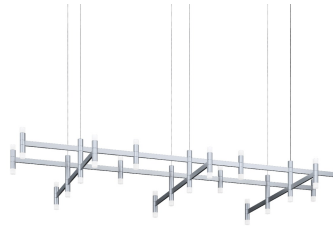

# Systema Staccato Rectangle Pendant Spec Sheet

SKU: 1794.16 Learn more at:  
<https://sonnemanlight.com/systema-staccato-rectangle-pendant>

Description: Lightly scaled geometric elements form expansive intersecting or linear constructions of modern minimalism in a variety of configurations with a range of available luminaires. Crisp rectilinear bars support minimal tubular elements with luminous trims, extensions, or shaded reflectors for general and directed lighting functionality. The Systema Staccato Rectangle Pendant includes Drum Trims. [Alternate trims](#) can be ordered separately.

## Dimensions

Height: 11.75  
Length: 43.125  
Diameter: 48