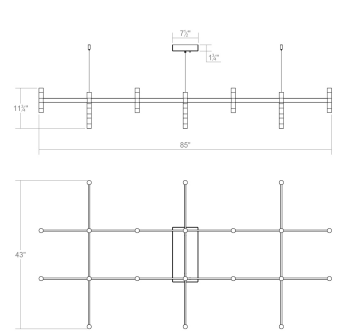

# Systema Staccato Rectangle Pendant Spec Sheet

SKU: 1794.16 Learn more at:  
<https://sonnemanlight.com/systema-staccato-rectangle-pendant>

Description: Lightly scaled geometric elements form expansive intersecting or linear constructions of modern minimalism in a variety of configurations with a range of available luminaires. Crisp rectilinear bars support minimal tubular elements with luminous trims, extensions, or shaded reflectors for general and directed lighting functionality. The Systema Staccato Rectangle Pendant includes Drum Trims. [Alternate trims](#) can be ordered separately.

## Dimensions

Height: 11.75  
Length: 43.125  
Diameter: 48