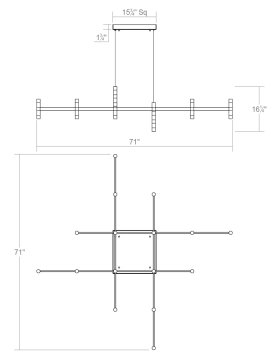

Project:

Systema Staccato Hash Pendant Spec Sheet

SKU: 1791.14 Learn more at:
<https://sonnemanlight.com/systema-staccato-hash-pendant>

Description: Lightly scaled geometric elements form expansive intersecting or linear constructions of modern minimalism in a variety of configurations with a range of available luminaires. Crisp rectilinear bars support minimal tubular elements with luminous trims, extensions, or shaded reflectors for general and directed lighting functionality. The Systema Staccato Hash Pendant includes Drum Trims. [Alternate trims](#) can be ordered separately.

Type #:

Dimensions

Height: 16.5
Length: 69.75
Diameter: 48
Size: Standard

Electrical Specs

Bulb(s) Included?: Yes
Bulb 1 Type: Integral LED
Bulb Quantity: 28
Input Voltage: 120-277VAC
Wattage: 84
Initial Lumens: 8400
Delivered Lumens: 4200
Color Temperature: 3000K
CRI: 90
Power Supply Type: Driver
Power Supply Quantity: 1
Power Supply Location: Canopy
Dimming Type: TRIAC/ELV/
0-10V

Installation

Installation: Licensed electrician required
Sloped Ceiling Compatible?: Not Compatible
Cord Length: 20' Adjustable Cable
Minimum Hanging Height: 19
Maximum Hanging Height: 256.5

Shade

Shade 1 Material: Frosted Acrylic