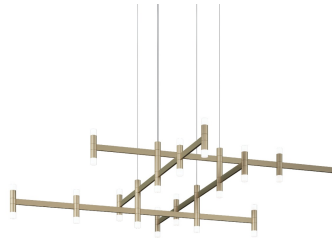

Project:

Systema Staccato Hash Pendant Spec Sheet

SKU: 1791.14 Learn more at:
<https://sonnemanlight.com/systema-staccato-hash-pendant>

Description: Lightly scaled geometric elements form expansive intersecting or linear constructions of modern minimalism in a variety of configurations with a range of available luminaires. Crisp rectilinear bars support minimal tubular elements with luminous trims, extensions, or shaded reflectors for general and directed lighting functionality. The Systema Staccato Hash Pendant includes Drum Trims. [Alternate trims](#) can be ordered separately.

Type #:

Dimensions

Height: 16.5
Length: 69.75
Diameter: 48
Size: Standard

Electrical Specs

Bulb(s) Included?: Yes
Bulb 1 Type: Integral LED
Bulb Quantity: 28
Input Voltage: 120-277VAC
Wattage: 84
Initial Lumens: 8400
Delivered Lumens: 4200
Color Temperature: 3000K
CRI: 90
Power Supply Type: Driver
Power Supply Quantity: 1
Power Supply Location: Canopy
Dimming Type: TRIAC/ELV/
0-10V

Installation

Installation: Licensed electrician required
Sloped Ceiling Compatible?: Not Compatible
Cord Length: 20' Adjustable Cable
Minimum Hanging Height: 19
Maximum Hanging Height: 256.5

Shade

Shade 1 Material: Frosted Acrylic