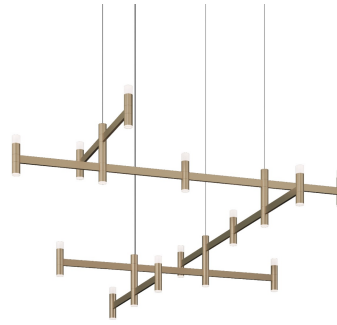

Project:

Systema Staccato Offset Pendant Spec Sheet

SKU: 1788.14 Learn more at:
<https://sonnemanlight.com/systema-staccato-offset-pendant>

Description: Lightly scaled geometric elements form expansive intersecting or linear constructions of modern minimalism in a variety of configurations with a range of available luminaires. Crisp rectilinear bars support minimal tubular elements with luminous trims, extensions, or shaded reflectors for general and directed lighting functionality. The Systema Staccato Offset Pendant includes Drum Trims for the upward luminaires and Slim Trims for the downward luminaires. [Alternate trims](#) can be ordered separately.

Type #:

Dimensions

Height:	24.5
Length:	57
Diameter:	48
Size:	Standard

Electrical Specs

Bulb(s) Included?:	Yes
Bulb 1 Type:	Integral LED
Bulb Quantity:	28
Input Voltage:	120-277VAC
Wattage:	84
Initial Lumens:	8400
Delivered Lumens:	4200
Color Temperature:	3000K
CRI:	90
Power Supply Type:	Driver
Power Supply Quantity:	1
Power Supply Location:	Canopy
Dimming Type:	TRIAC/ELV/ 0-10V

Installation

Installation:	Licensed electrician required
Sloped Ceiling Compatible?:	Not Compatible
Cord Length:	20' Adjustable Cable
Minimum Hanging Height:	28.75
Maximum Hanging Height:	264.5

Shade

Shade 1 Material:	Frosted Acrylic
Shade 2 Color:	Frosted