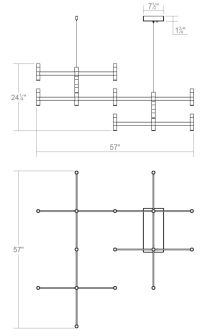

Project:

Systema Staccato Offset Pendant Spec Sheet

SKU: 1788.14 Learn more at:
<https://sonnemanlight.com/systema-staccato-offset-pendant>

Description: Lightly scaled geometric elements form expansive intersecting or linear constructions of modern minimalism in a variety of configurations with a range of available luminaires. Crisp rectilinear bars support minimal tubular elements with luminous trims, extensions, or shaded reflectors for general and directed lighting functionality. The Systema Staccato Offset Pendant includes Drum Trims for the upward luminaires and Slim Trims for the downward luminaires. [Alternate trims](#) can be ordered separately.

Type #:

Dimensions

Height:	24.5
Length:	57
Diameter:	48
Size:	Standard

Electrical Specs

Bulb(s) Included?:	Yes
Bulb 1 Type:	Integral LED
Bulb Quantity:	28
Input Voltage:	120-277VAC
Wattage:	84
Initial Lumens:	8400
Delivered Lumens:	4200
Color Temperature:	3000K
CRI:	90
Power Supply Type:	Driver
Power Supply Quantity:	1
Power Supply Location:	Canopy
Dimming Type:	TRIAC/ELV/ 0-10V

Installation

Installation:	Licensed electrician required
Sloped Ceiling Compatible?:	Not Compatible
Cord Length:	20' Adjustable Cable
Minimum Hanging Height:	28.75
Maximum Hanging Height:	264.5

Shade

Shade 1 Material:	Frosted Acrylic
Shade 2 Color:	Frosted