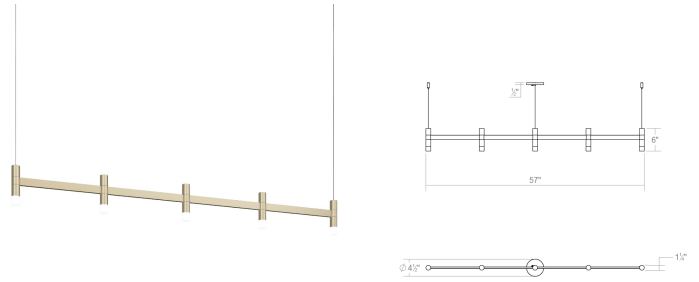

Project:

Systema Staccato Linear Pendant Spec Sheet

SKU: 1785.14 Learn more at:
<https://sonnemanlight.com/systema-staccato-linear-pendant>

Description: Lightly scaled geometric elements form expansive intersecting or linear constructions of modern minimalism in a variety of configurations with a range of available luminaires. Crisp rectilinear bars support minimal tubular elements with luminous trims, extensions, or shaded reflectors for general and directed lighting functionality. The Systema Staccato Linear Pendant includes Drum Trims. [Alternate trims](#) can be ordered separately. [Shades](#) are not included and may be ordered as add-on accessories, which are easy to install.

Type #:

Dimensions

Height:	6
Length:	57.25
Diameter:	48
Size:	5 Light

Electrical Specs

Bulb(s) Included?:	Yes
Bulb 1 Type:	Integral LED
Bulb Quantity:	5
Input Voltage:	120VAC
Wattage:	21
Initial Lumens:	1500
Delivered Lumens:	750
Color Temperature:	3000K
CRI:	90
Power Supply Type:	Driver
Power Supply Quantity:	1
Power Supply Location:	Outlet Box
Dimming Type:	TRIAC/ELV

Installation

Installation:	Licensed electrician required
Sloped Ceiling Compatible?:	Not Compatible
Cord Length:	20' Adjustable Cable
Minimum Hanging Height:	7.5
Maximum Hanging Height:	246

Shade

Shade 1 Material:	Frosted Acrylic
-------------------	-----------------