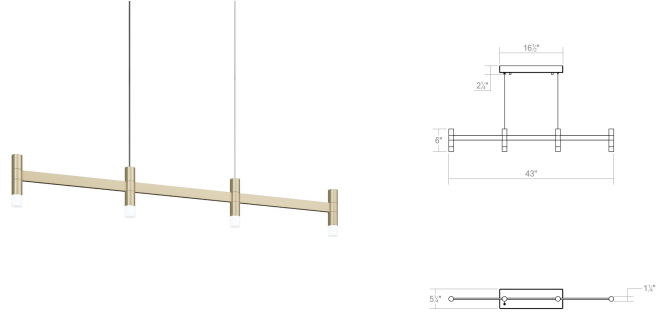

Project:

Systema Staccato Linear Pendant Spec Sheet

SKU: 1784.14 Learn more at:
<https://sonnemanlight.com/systema-staccato-linear-pendant>

Description: Lightly scaled geometric elements form expansive intersecting or linear constructions of modern minimalism in a variety of configurations with a range of available luminaires. Crisp rectilinear bars support minimal tubular elements with luminous trims, extensions, or shaded reflectors for general and directed lighting functionality. The Systema Staccato Linear Pendant includes Drum Trims. [Alternate trims](#) can be ordered separately. [Shades](#) are not included and may be ordered as add-on accessories, which are easy to install.

Type #:

Dimensions

Height:	6
Length:	43.25
Diameter:	48
Size:	4 Light

Electrical Specs

Bulb(s) Included?:	Yes
Bulb 1 Type:	Integral LED
Bulb Quantity:	4
Input Voltage:	120VAC
Wattage:	18
Initial Lumens:	1200
Delivered Lumens:	600
Color Temperature:	3000K
CRI:	90
Power Supply Type:	Driver
Power Supply Quantity:	1
Power Supply Location:	Canopy
Dimming Type:	TRIAC/ELV

Installation

Installation:	Licensed electrician required
Sloped Ceiling Compatible?:	Not Compatible
Cord Length:	20' Adjustable Cable
Minimum Hanging Height:	8
Maximum Hanging Height:	246

Shade

Shade 1 Material:	Frosted Acrylic
-------------------	-----------------