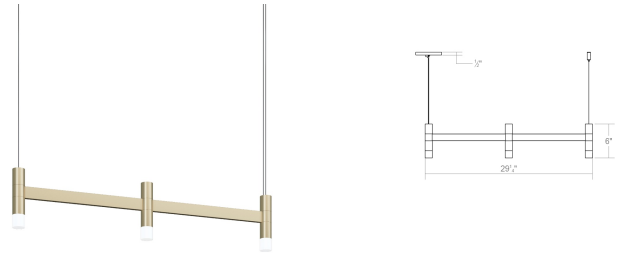

Project:

Systema Staccato Linear Pendant Spec Sheet

SKU: 1783.14 Learn more at:
<https://sonnemanlight.com/systema-staccato-linear-pendant>

Description: Lightly scaled geometric elements form expansive intersecting or linear constructions of modern minimalism in a variety of configurations with a range of available luminaires. Crisp rectilinear bars support minimal tubular elements with luminous trims, extensions, or shaded reflectors for general and directed lighting functionality. The Systema Staccato Linear Pendant includes Drum Trims. [Alternate trims](#) can be ordered separately. [Shades](#) are not included and may be ordered as add-on accessories, which are easy to install.

Type #:

Dimensions

Height:	6
Length:	29.25
Diameter:	4.8
Size:	3 Light

Electrical Specs

Bulb(s) Included?:	Yes
Bulb 1 Type:	Integral LED
Bulb Quantity:	3
Input Voltage:	120VAC
Wattage:	12
Initial Lumens:	900
Delivered Lumens:	450
Color Temperature:	3000K
CRI:	90
Power Supply Type:	Driver
Power Supply Quantity:	1
Power Supply Location:	Outlet Box
Dimming Type:	TRIAC/ELV

Installation

Installation:	Licensed electrician required
Sloped Ceiling Compatible?:	Not Compatible
Cord Length:	20' Adjustable Cable
Minimum Hanging Height:	7.5
Maximum Hanging Height:	246

Shade

Shade 1 Material:	Frosted Acrylic
-------------------	-----------------