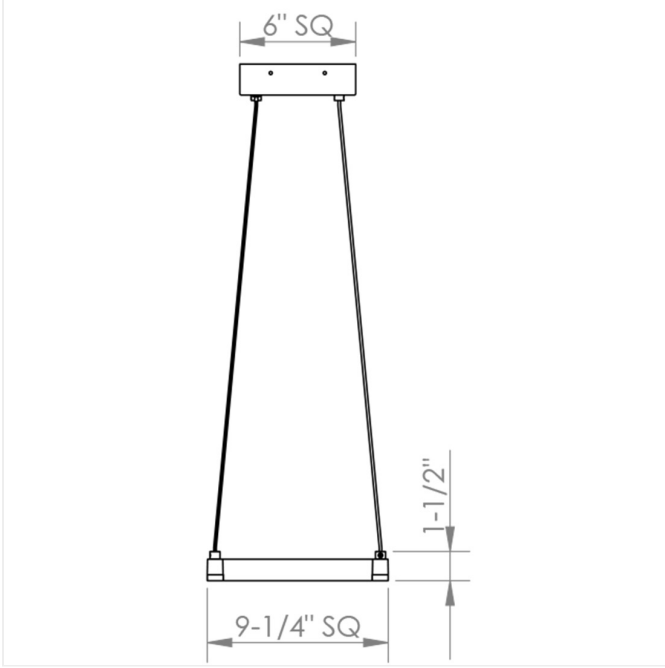

Project:

Stix Square LED Pendant Spec Sheet

SKU: 2785.16-J20

Stix Square LED Pendant is precisely arranged into a square-shaped mobile sculpture of illumination. LED illumination from the most minimal geometric profile achieves the Modernist architectural ideal of "Less is more."

This best-selling family is also available as a [Multi-Arm Pendant](#), [Rectangle Pendant](#), [Bath Bar](#), and [Wall Bar](#).

Learn more: <https://sonnemanlight.com/stix-square-led-pendant>

Type #:

Dimensions

Height:	1.5"
Width:	9.25"
Length:	9.25"
Size:	9"
Canopy/Backplate/Base Width:	6"
Canopy/Backplate/Base Depth:	6"
Canopy/Backplate/Base Height:	1.75"

Electrical Specs

Bulb(s) Included?:	Yes
Bulb 1 Type:	Integral LED
Input Voltage:	120VAC
Wattage:	11
Initial Lumens:	750
Kelvin:	3000K
CRI:	90
Power Supply Type:	Driver
Power Supply Quantity:	1
Power Supply Location:	Canopy
Dimming Type:	TRIAC/ELV

SKU	Size	Wattage	CRI	Delivered Lumens
2785.XX-J20	9"	11	90	
2786.XX	19"	25	90	
2786.XX-J20	19"	25	90	
2787.XX-J20	24"	33	90	