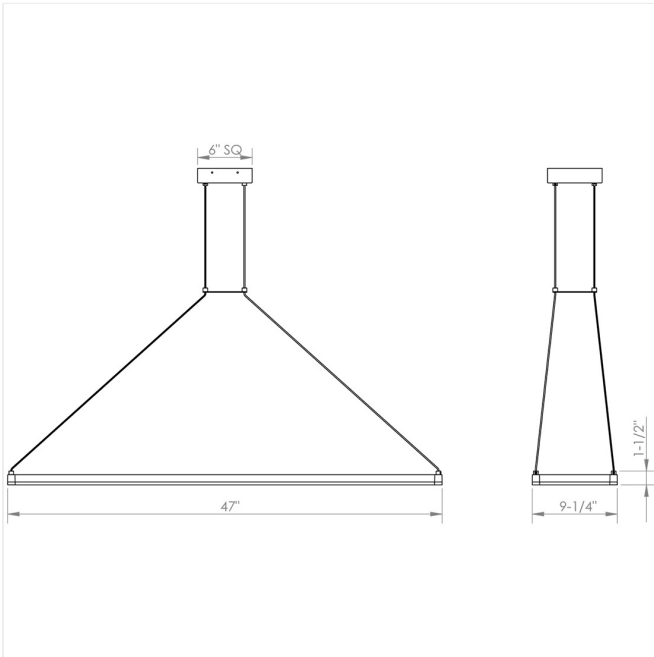

Project:

Stix Rectangle Spec Sheet

SKU: 2789.16

Stix Rectangle LED Pendant is precisely arranged into a rectangle-shaped mobile sculpture of illumination. LED illumination from the most minimal geometric profile achieves the Modernist architectural ideal of "Less is more." Available in two sizes: 30x 6 and 47x 9 and two finishes: Bright Satin Aluminum and Satin Black.

This best-selling family is also available as a [Multi-Arm Pendant](#), [Square Pendant](#), [Bath Bar](#), and [Wall Bar](#).

Learn more: <https://sonnemanlight.com/stix-rectangle>

Type #:

Dimensions

Height:	1.5"
Width:	47"
Length:	9.25"
Size:	47" x 9"
Canopy/Backplate/Base Width:	6"
Canopy/Backplate/Base Depth:	6"
Canopy/Backplate/Base Height:	1.75"

Electrical Specs

Bulb(s) Included?:	Yes
Bulb 1 Type:	Integral LED
Input Voltage:	120-277VAC
Wattage:	38
Initial Lumens:	2750
Kelvin:	3000K
CRI:	90
Power Supply Type:	Driver
Power Supply Quantity:	1
Power Supply Location:	Canopy
Dimming Type:	TRIAC & ELV @ 120V / 0-10V
Bulb Max Wattage:	38

Options In This Family

SKU	Size	Wattage	CRI	Delivered Lumens
2788.XX	30" x 6"	25	90	
2788.XX-J20	30" x 6"	25	90	
2789.XX-J20	47" x 9"	38	90	
2789.XX	47" x 9"	38	90	