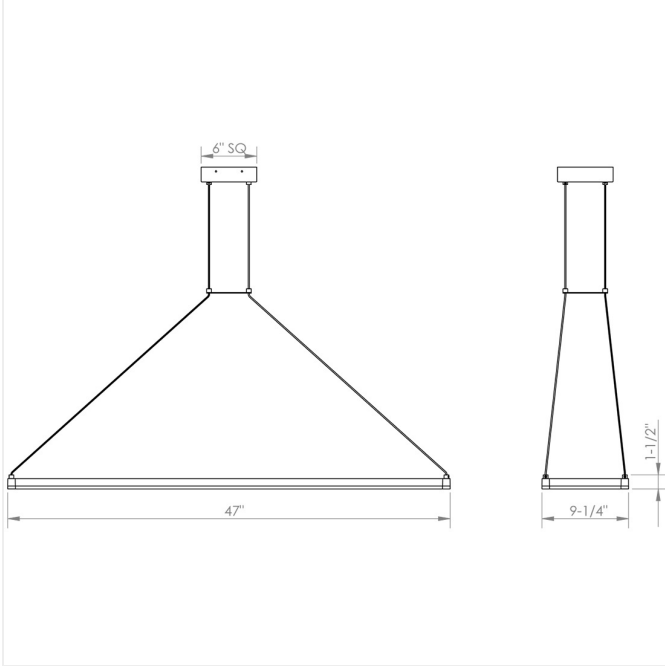

Project:

Stix Rectangle Spec Sheet

SKU: 2789.16-J20

Stix Rectangle LED Pendant is precisely arranged into a rectangle-shaped mobile sculpture of illumination. LED illumination from the most minimal geometric profile achieves the Modernist architectural ideal of "Less is more." Available in two sizes: 30x6 and 47x9 and two finishes: Bright Satin Aluminum and Satin Black.

This best-selling family is also available as a [Multi-Arm Pendant](#), [Square Pendant](#), [Bath Bar](#), and [Wall Bar](#).

Learn more: <https://sonnemanlight.com/stix-rectangle>

Type #:

Dimensions

| | |
|-------------------------------|----------|
| Height: | 1.5" |
| Width: | 47" |
| Length: | 9.25" |
| Size: | 47" x 9" |
| Canopy/Backplate/Base Width: | 6" |
| Canopy/Backplate/Base Depth: | 6" |
| Canopy/Backplate/Base Height: | 1.75" |

Electrical Specs

| | |
|------------------------|----------------------------|
| Bulb(s) Included?: | Yes |
| Bulb 1 Type: | Integral LED |
| Input Voltage: | 120-277VAC |
| Wattage: | 38 |
| Initial Lumens: | 2750 |
| Kelvin: | 3000K |
| CRI: | 90 |
| Power Supply Type: | Driver |
| Power Supply Quantity: | 1 |
| Power Supply Location: | Canopy |
| Dimming Type: | TRIAC & ELV @ 120V / 0-10V |

Shipping

| | |
|------------------------|----------------|
| Carton 1 L x W x H: | 50" X 13" X 7" |
| Carton 1 Gross Weight: | 9 LBS |

Shade

| | |
|-------------------|-----------------|
| Shade Material: | Optical Acrylic |
| Shade 2 Material: | Optical Acrylic |