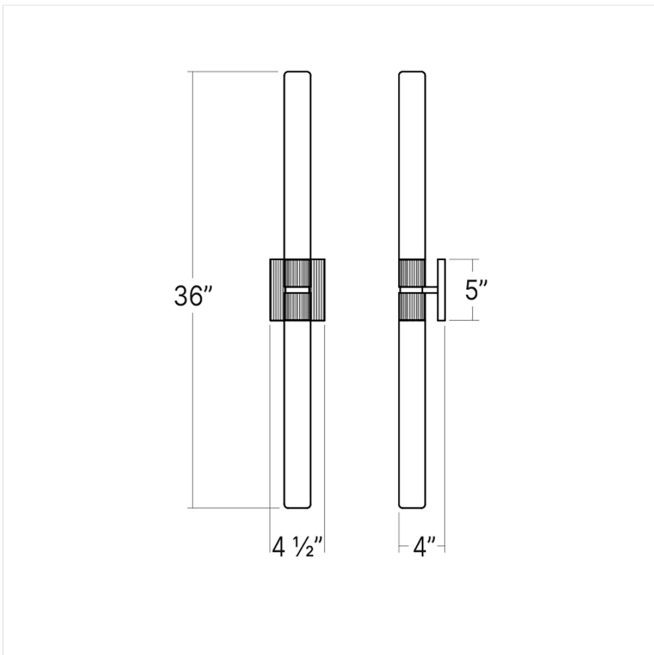

Project:

Scepter 36" Bath Bar Spec Sheet

SKU: 3963.38-40

Pairing the ancestral drop forge process of solid brass with simple white cased glass, Scepter bath bars and sconces deliver beautifully distributed LED light as the LED runs through the length of the fixture. Deco meets Modern design to create an elegant powerful presence. This collection is available in three bold finishes for a luxurious bathroom. Scepter bath bars can be mounted vertically or horizontally beside or above a mirror.

Learn more: <https://sonnemanlight.com/scepter-bath-bar>

Type #:

Dimensions

| | |
|---------|------|
| Height: | 36" |
| Width: | 4.5" |
| Size: | 36" |

Electrical Specs

| | |
|------------------------|-----------------|
| Bulb(s) Included?: | Yes |
| Bulb 1 Type: | Integral LED |
| Bulb Quantity: | 2 |
| Input Voltage: | 120-277VAC |
| Wattage: | 26 |
| Initial Lumens: | 4484 |
| Delivered Lumens: | 3414 |
| Kelvin: | 4000K |
| CRI: | 90 |
| Power Supply Type: | Driver |
| Power Supply Quantity: | 1 |
| Power Supply Location: | Outlet Box |
| Dimming Type: | TRIAC/ELV/0-10V |