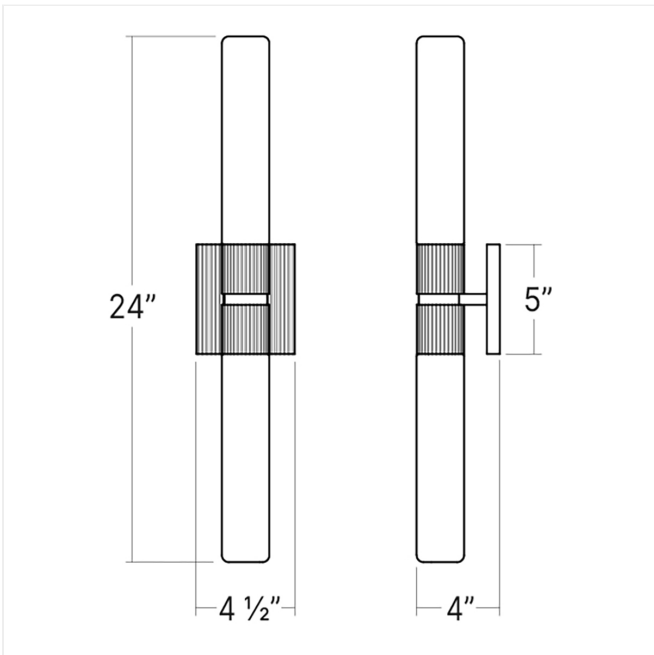

Project:

Scepter 24" Bath Bar Spec Sheet

SKU: 3962.38

Pairing the ancestral drop forge process of solid brass with simple white cased glass, Scepter bath bars and sconces deliver beautifully distributed LED light as the LED runs through the length of the fixture. Deco meets Modern design to create an elegant powerful presence. This collection is available in three bold finishes for a luxurious bathroom. Scepter bath bars can be mounted vertically or horizontally beside or above a mirror.

Learn more: <https://sonnemanlight.com/scepter-bath-bar>

Type #:

Dimensions

Height:	24"
Width:	4.5"
Size:	24"

Electrical Specs

Bulb(s) Included?:	Yes
Bulb 1 Type:	Integral LED
Bulb Quantity:	2
Input Voltage:	120-277VAC
Wattage:	19
Initial Lumens:	3035
Delivered Lumens:	2158
Kelvin:	3000K
CRI:	90
Power Supply Type:	Driver
Power Supply Quantity:	1
Power Supply Location:	Outlet Box
Dimming Type:	TRIAC/ELV/0-10V