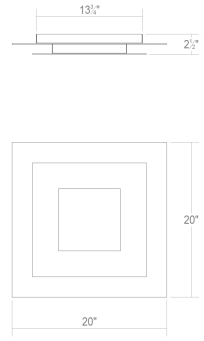

Project:

Offset 20" Square LED Surface Mount (3500K) Spec Sheet

SKU: 2759.98-35 Learn more at:
<https://sonnemanlight.com/offset-led-surface-mount>

Description: Two plates held in tandem, their unified geometry combines ambient illumination with a powerful downlight. Now available in rectangular and racetrack form factors in multiple lengths.

Type #:

Dimensions

Height:	2.5
Width:	15"
Length:	20
Shape:	Square
Size:	20"

Electrical Specs

Bulb(s) Included?:	Yes
Bulb 1 Type:	Integral LED
Bulb Quantity:	1
Input Voltage:	120-277VAC
Wattage:	49
Initial Lumens:	5300
Delivered Lumens:	3800
Color Temperature:	3500K
CRI:	90
Power Supply Type:	Driver
Power Supply Quantity:	1
Power Supply Location:	Canopy
Dimming Type:	TRIAC/ELV/ 0-10V