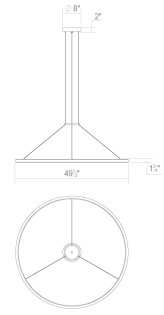

Project:

Luna 48" Round LED Pendant Spec Sheet

SKU: 2234.16 Learn more at:
<https://sonnemanlight.com/luna-round-led-pendant>

Description: Luna's soft round profile sweeps circumferentially into a smooth composition of interior and exterior illumination. Suspended delicately from minimal cables, Luna rings in several sizes can be composed in an intersecting array across a larger space or placed singly to render light with a dramatic minimal presence.

Type #:

Dimensions

Height: 1.5
Diameter: 49.5
Size: 48"

Electrical Specs

Bulb(s) Included?: Yes
Bulb 1 Type: Integral LED
Bulb Quantity: 2
Input Voltage: 120-277VAC
Wattage: 78
Initial Lumens: 8480
Delivered Lumens: 5780
Color Temperature: 3000K
CRI: 90
Power Supply Type: Driver
Power Supply Quantity: 2
Power Supply Location: Canopy
Dimming Type: TRIAC/ELV/
0-10V

Installation

Installation: Licensed electrician required
Sloped Ceiling Compatible?: Not Compatible
Cord Length: 20' Adjustable Cord/Cable
Minimum Hanging Height: 28
Maximum Hanging Height: 241.5

Shade

Shade 1 Material: Acrylic
Shade 2 Color: White