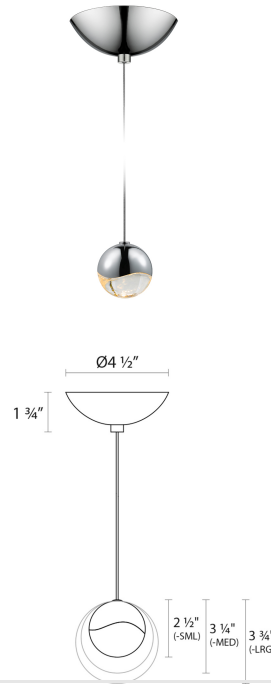

Project:

Grapes LED Pendant Spec Sheet

SKU: 2912.01-SML Learn more at:
<https://sonnemanlight.com/grapes-led-single-pendant>

Description: Grapes are luminous LED spheres in multiple sizes, arrayed in precise or random patterns, in clusters, or as single points of light. Seen from the middle or above, the crystal appears clear with a subtle luminance. Moving below, the crystal facets become increasingly apparent, refracting the light into a dazzling radiance. Also available in a [chandelier](#).

Type #:

Dimensions

Height:	2.5"
Diameter:	2.5"
Canopy/Backplate/Base:	4.5"
Hanging Details:	10" Adjustable Cord
Shape:	Dome Canopy
Size:	Single Small
Canopy/Backplate/Base Height:	1.75

Electrical Specs

Bulb(s) Included?:	Yes
Bulb 1 Type:	Integral LED
Input Voltage:	120VAC
Wattage:	3
Initial Lumens:	150
Color Temperature:	3000K
CRI:	90
Power Supply Type:	Transformer
Power Supply Quantity:	1
Power Supply Location:	Canopy
Dimming Type:	ELV
Bulb Max Wattage:	3

Installation

Installation:	Licensed electrician required
Sloped Ceiling Compatible?:	Compatible

Shipping

Carton 1 L x W x H:	9" X 6" X 6"
Carton 1 Gross Weight:	2 LBS

Shade

Shade 1 Material:	Glass Lens
-------------------	------------

Available Finishes

Available Finishes: Polished Chrome (.01),
Satin Nickel (.13)

General Listings

Features:	Damp Rated
Certification:	C-ETL-US
Color/Finish:	Polished Chrome (.01)
Dark Sky Friendly:	N