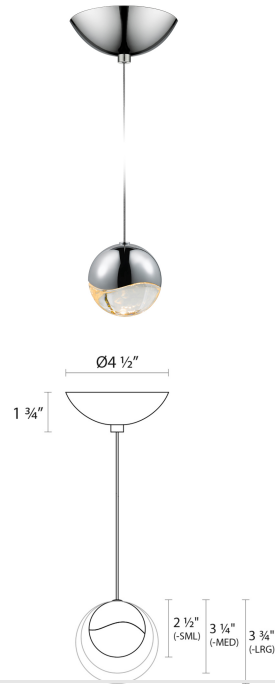

Project:

Grapes LED Pendant Spec Sheet

SKU: 2912.01-MED Learn more at:
<https://sonnemanlight.com/grapes-led-single-pendant>

Description: Grapes are luminous LED spheres in multiple sizes, arrayed in precise or random patterns, in clusters, or as single points of light. Seen from the middle or above, the crystal appears clear with a subtle luminance. Moving below, the crystal facets become increasingly apparent, refracting the light into a dazzling radiance. Also available in a [chandelier](#).

Type #:

Dimensions

Height:	3.25"
Diameter:	3.25"
Canopy/Backplate/Base:	4.5"
Hanging Details:	10" Adjustable Cord
Shape:	Dome Canopy
Size:	Single Medium
Canopy/Backplate/Base Height:	1.75

Installation

Installation:	Licensed electrician required
Sloped Ceiling Compatible?:	Compatible

General Listings

Features:	Damp Rated
Certification:	C-ETL-US
Color/Finish:	Polished Chrome (.01)
Dark Sky Friendly:	N

Shipping

Carton 1 L x W x H:	9" X 6" X 6"
Carton 1 Gross Weight:	3 LBS

Electrical Specs

Shade

Shade 1 Material:	Glass Lens
-------------------	------------

Available Finishes

Available Finishes: Polished Chrome (.01),
Satin Nickel (.13)