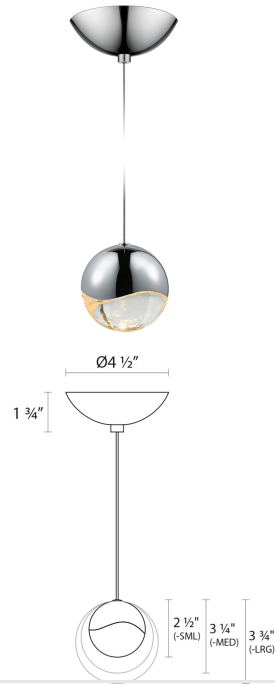

Project:

Grapes LED Pendant Spec Sheet

SKU: 2912.01-LRG Learn more at:
<https://sonnemanlight.com/grapes-led-single-pendant>

Description: Grapes are luminous LED spheres in multiple sizes, arrayed in precise or random patterns, in clusters, or as single points of light. Seen from the middle or above, the crystal appears clear with a subtle luminance. Moving below, the crystal facets become increasingly apparent, refracting the light into a dazzling radiance. Also available in a [chandelier](#).

Type #:

Dimensions

Height:	3.75"
Diameter:	3.75"
Canopy/Backplate/Base:	4.5"
Hanging Details:	10" Adjustable Cord
Shape:	Dome Canopy
Size:	Single Large
Canopy/Backplate/Base Height:	1.75

Electrical Specs

Bulb(s) Included?:	Yes
Bulb 1 Type:	Integral LED
Input Voltage:	120VAC
Wattage:	6
Initial Lumens:	300
Color Temperature:	3000K
CRI:	90
Power Supply Type:	Transformer
Power Supply Quantity:	1
Power Supply Location:	Canopy
Dimming Type:	ELV
Bulb Max Wattage:	6

Installation

Installation:	Licensed electrician required
Sloped Ceiling Compatible?:	Compatible

Shipping

Carton 1 L x W x H:	9" X 6" X 6"
Carton 1 Gross Weight:	3 LBS

Shade

Shade 1 Material:	Glass Lens
-------------------	------------