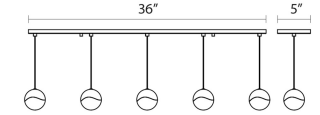

### Dimensions

Height:	3.75"
Width:	37.75"
Length:	3.75"
Diameter:	3.75"
Hanging Details:	10' Adjustable Cord
Shape:	Rectangle Canopy
Size:	5-Light Large
Canopy/Backplate/Base Width:	36
Canopy/Backplate/Base Depth:	5
Canopy/Backplate/Base Height:	0.5