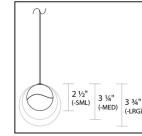

### Dimensions

Height:	3.75"
Width:	37.75"
Length:	3.75"
Diameter:	3.75"
Hanging Details:	10' Adjustable Cord
Shape:	Rectangle Canopy
Size:	5-Light Large
Canopy/Backplate/Base Width:	36
Canopy/Backplate/Base Depth:	5
Canopy/Backplate/Base Height:	0.5