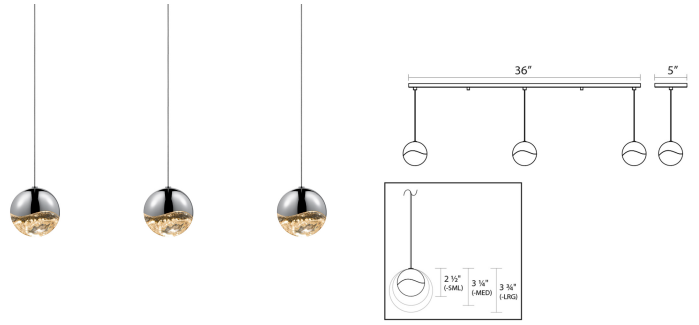

Project:

Grapes LED Pendant Spec Sheet

SKU: 2920.01-LRG Learn more at:
<https://sonnemanlight.com/grapes-led-pendant>

Description: Grapes are luminous LED spheres in multiple sizes, arrayed in precise or random patterns, in clusters, or as single points of light. Seen from the middle or above, the crystal appears clear with a subtle luminance. Moving below, the crystal facets become increasingly apparent, refracting the light into a dazzling radiance.

Type #:

Dimensions

Height:	3.75"
Width:	37.75"
Length:	3.75"
Diameter:	3.75"
Hanging Details:	10' Adjustable Cord
Shape:	Rectangle Canopy
Size:	3-Light Large
Canopy/Backplate/Base Width:	36
Canopy/Backplate/Base Depth:	5
Canopy/Backplate/Base Height:	0.5

Electrical Specs

Bulb(s) Included?:	Yes
Bulb 1 Type:	Integral LED
Bulb Quantity:	3
Input Voltage:	120VAC
Wattage:	17
Initial Lumens:	900
Color Temperature:	3000K
CRI:	90
Power Supply Type:	Transformer
Power Supply Quantity:	1
Power Supply Location:	Outlet Box
Dimming Type:	ELV
Bulb Max Wattage:	17

Installation

Installation:	Licensed electrician required
Sloped Ceiling Compatible?:	Not Compatible

Shipping

Carton 1 L x W x H:	40" X 6" X 14"
Carton 1 Gross Weight:	14 LBS

Shade

Shade 1 Material:	Glass Lens
-------------------	------------