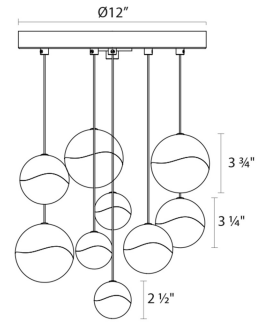

## Grapes LED Pendant Spec Sheet

SKU: 2916.01-SML    Learn more at:  
<https://sonnemanlight.com/grapes-led-pendant>

Description: Grapes are luminous LED spheres in multiple sizes, arrayed in precise or random patterns, in clusters, or as single points of light. Seen from the middle or above, the crystal appears clear with a subtle luminance. Moving below, the crystal facets become increasingly apparent, refracting the light into a dazzling radiance.

### Dimensions

Height: 2.5"  
 Diameter: 12.5"  
 Canopy/Backplate/Base: 12"  
 Hanging Details: 10'  
 Adjustable Cord  
 Round Canopy  
 Shape: Round Canopy  
 Size: 9-Light Small  
 Canopy/Backplate/Base Height: 0.5