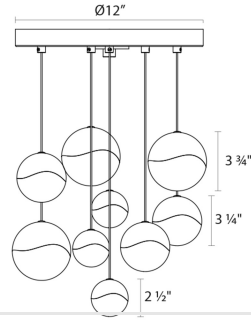

### Dimensions

Height: 3.75"  
Diameter: 13.75"  
Canopy/Backplate/Base: 12"  
Hanging Details: 10"  
Adjustable Cord  
Round Canopy  
Shape: Round  
Size: 9-Light Large  
Canopy/Backplate/Base Height: 0.5

### Shipping

Carton 1 L x W x H: 16" X 16" X 12"  
Carton 1 Gross Weight: 24 LBS  
Fixture Weight: 24