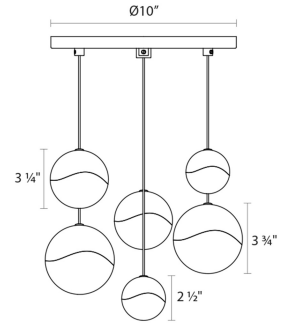

### Dimensions

Height:	2.5"
Diameter:	10.5"
Canopy/Backplate/Base:	10"
Hanging Details:	10' Adjustable Cord
Shape:	Round Canopy
Size:	6-Light Small
Canopy/Backplate/Base Height:	0.5

### Shipping

Carton 1 L x W x H:	16" X 13" X 10"
Carton 1 Gross Weight:	9 LBS