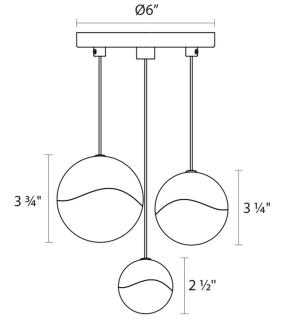

Project:

Grapes LED Pendant Spec Sheet

SKU: 2914.01-MED Learn more at:
<https://sonnemanlight.com/grapes-led-pendant>

Description: Grapes are luminous LED spheres in multiple sizes, arrayed in precise or random patterns, in clusters, or as single points of light. Seen from the middle or above, the crystal appears clear with a subtle luminance. Moving below, the crystal facets become increasingly apparent, refracting the light into a dazzling radiance.

Type #:

Dimensions

Height:	3.25"
Diameter:	7.75"
Canopy/Backplate/Base:	6"
Hanging Details:	10' Adjustable Cord
Shape:	Round Canopy
Size:	3-Light Medium
Canopy/Backplate/Base Height:	0.5

Electrical Specs

Installation

Installation:	Licensed electrician required
Sloped Ceiling Compatible?:	Compatible

Shipping

Carton 1 L x W x H:	9" X 9" X 8"
Carton 1 Gross Weight:	6 LBS

Shade

Shade 1 Material:	Glass Lens
-------------------	------------