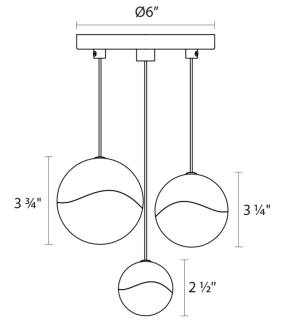

Project:

Grapes LED Pendant Spec Sheet

SKU: 2914.01-AST Learn more at:
<https://sonnemanlight.com/grapes-led-pendant>

Description: Grapes are luminous LED spheres in multiple sizes, arrayed in precise or random patterns, in clusters, or as single points of light. Seen from the middle or above, the crystal appears clear with a subtle luminance. Moving below, the crystal facets become increasingly apparent, refracting the light into a dazzling radiance.

Type #:

Dimensions

Height:	3.75"
Diameter:	8.25"
Canopy/Backplate/Base:	6"
Hanging Details:	10' Adjustable Cord
Shape:	Round Canopy
Size:	3-Light Assorted
Canopy/Backplate/Base Height:	0.5

Electrical Specs

Installation

Installation:	Licensed electrician required
Sloped Ceiling Compatible?:	Compatible

Shipping

Carton 1 L x W x H:	9" X 9" X 8"
Carton 1 Gross Weight:	6 LBS

Shade

Shade 1 Material:	Glass Lens
-------------------	------------