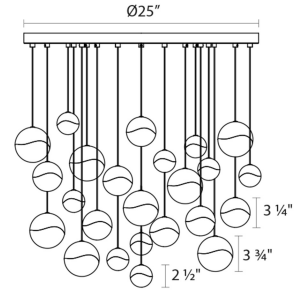

Project:

Grapes LED Pendant Spec Sheet

SKU: 2918.01-SML Learn more at:
<https://sonnemanlight.com/grapes-led-pendant>

Description: Grapes are luminous LED spheres in multiple sizes, arrayed in precise or random patterns, in clusters, or as single points of light. Seen from the middle or above, the crystal appears clear with a subtle luminance. Moving below, the crystal facets become increasingly apparent, refracting the light into a dazzling radiance.

Type #:

Dimensions

Height:	2.5"
Diameter:	25.5"
Canopy/Backplate/Base:	25"
Hanging Details:	10' Adjustable Cord
Shape:	Round Canopy
Size:	24-Light Small
Canopy/Backplate/Base Height:	0.5

Electrical Specs

Bulb(s) Included?:	Yes
Bulb 1 Type:	Integral LED
Bulb Quantity:	24
Input Voltage:	120VAC
Wattage:	72
Initial Lumens:	3600
Color Temperature:	3000K
CRI:	90
Power Supply Type:	Transformer
Power Supply Quantity:	3
Power Supply Location:	Canopy
Dimming Type:	ELV
Bulb Max Wattage:	72