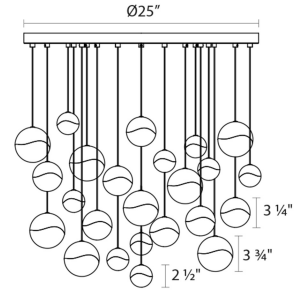

Project:

Grapes LED Pendant Spec Sheet

SKU: 2918.01-LRG Learn more at:
<https://sonnemanlight.com/grapes-led-pendant>

Description: Grapes are luminous LED spheres in multiple sizes, arrayed in precise or random patterns, in clusters, or as single points of light. Seen from the middle or above, the crystal appears clear with a subtle luminance. Moving below, the crystal facets become increasingly apparent, refracting the light into a dazzling radiance.

Type #:

Dimensions

Height:	3.75"
Diameter:	27"
Canopy/Backplate/Base:	25"
Hanging Details:	10' Adjustable Cord
Shape:	Round Canopy
Size:	24-Light Large
Canopy/Backplate/Base Height:	0.5

Electrical Specs

Bulb(s) Included?:	Yes
Bulb 1 Type:	Integral LED
Bulb Quantity:	24
Input Voltage:	120VAC
Wattage:	132
Initial Lumens:	7200
Color Temperature:	3000K
CRI:	90
Power Supply Type:	Transformer
Power Supply Quantity:	3
Power Supply Location:	Canopy
Dimming Type:	ELV
Bulb Max Wattage:	132

Installation

Installation:	Licensed electrician required
Sloped Ceiling Compatible?:	Not Compatible

Shipping

Carton 1 L x W x H:	16" X 11" X 11"
Carton 1 Gross Weight:	25 LBS
Carton 2 L x W x H:	16" X 11" X 11"
Carton 2 Gross Weight:	24.55 LBS
Carton 3 L x W x H:	30" X 30" X 5"
Carton 3 Gross Weight:	27 LBS