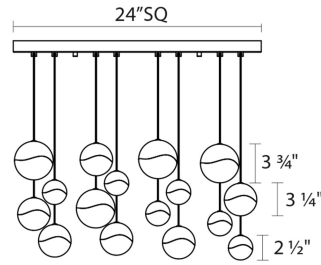

Project:

Grapes LED Pendant Spec Sheet

SKU: 2923.01-MED Learn more at:
<https://sonnemanlight.com/grapes-led-chandelier>

Description: Grapes are luminous LED spheres in multiple sizes, arrayed in precise or random patterns, in clusters, or as single points of light. Seen from the middle or above, the crystal appears clear with a subtle luminance. Moving below, the crystal facets become increasingly apparent, refracting the light into a dazzling radiance. Also available in a [single pendant](#).

Type #:

Dimensions

Height:	3.25"
Width:	23.25"
Length:	23.25"
Diameter:	3.75"
Shape:	Square Canopy
Size:	16-Light Medium
Canopy/Backplate/Base Width:	24
Canopy/Backplate/Base Depth:	24
Canopy/Backplate/Base Height:	0.5

Electrical Specs

Bulb(s) Included?:	Yes
Bulb 1 Type:	Integral LED
Bulb Quantity:	16
Input Voltage:	120VAC
Wattage:	64
Initial Lumens:	3600
Color Temperature:	3000K
CRI:	90
Power Supply Type:	Transformer
Power Supply Quantity:	2
Power Supply Location:	Canopy
Dimming Type:	ELV
Bulb Max Wattage:	64