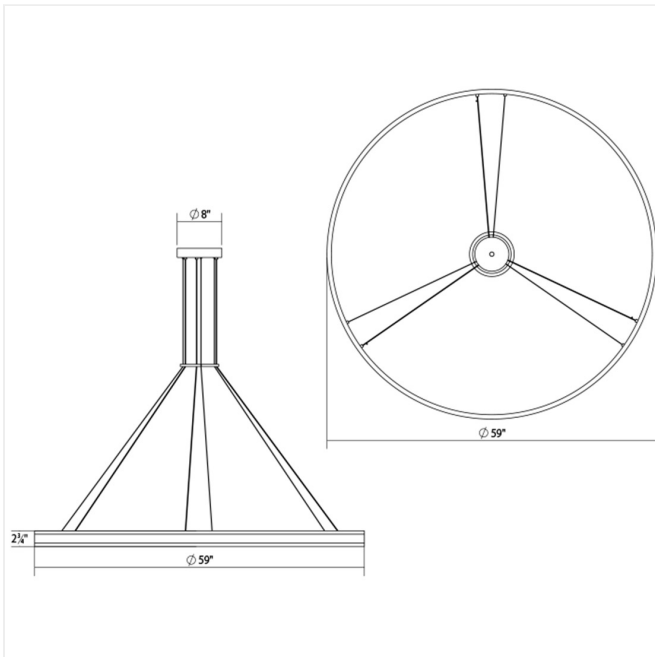

# Double Corona Ring Pendant Spec Sheet

SKU: 2309.16

Double Corona introduces bidirectional lighting symmetry to the circular profile of Corona, a SONNEMAN classic. The warm glow of solid cast, frosted acrylic rings radiates LED illumination in both up and down directions, combining balance with geometric perfection. Also available as a [Corona Ring Pendant](#) and [Square Pendant](#).

## Dimensions

Height:	2.75"
Diameter:	59"
Canopy/Backplate/Base:	8"
Hanging Details:	6" Adjustable Cable
Size:	60"
Canopy/Backplate/Base Height:	1.75"