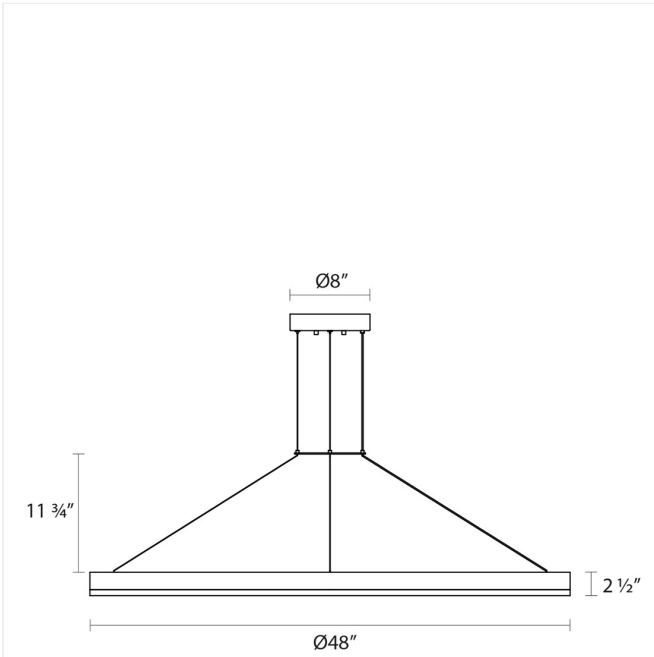

Project:

Corona Ring LED Pendant Spec Sheet

SKU: 2318.16

Corona is a circular profile of light; a warm ringed glow of LED illumination providing both the presence and the absence of volume. Corona is available in a range of larger diameters. Also available as a [Double Corona Ring Pendant](#).

Learn more: <https://sonnemanlight.com/corona-ring-led-pendant>

Type #:

Dimensions

Height:	2.5"
Diameter:	48"
Canopy/Backplate/Base:	8"
Hanging Details:	6' Adjustable Cable
Size:	48"

Electrical Specs

Bulb(s) Included?:	Yes
Bulb 1 Type:	Integral LED
Input Voltage:	120-277VAC
Wattage:	45
Initial Lumens:	4300
Delivered Lumens:	2392
Kelvin:	3000K
CRI:	90
Power Supply Type:	Driver
Power Supply Quantity:	1
Power Supply Location:	Canopy
Dimming Type:	TRIAC & ELV @ 120V / 0-10V
Bulb Max Wattage:	45

Installation

Installation:	Licensed electrician required
Sloped Ceiling Compatible?:	Not Compatible
Cord Length:	6 ft
Minimum Hanging Height:	21"
Maximum Hanging Height:	72"

Shipping

Carton 1 L x W x H:	53" X 51" X 6"
Carton 1 Gross Weight:	23 LBS